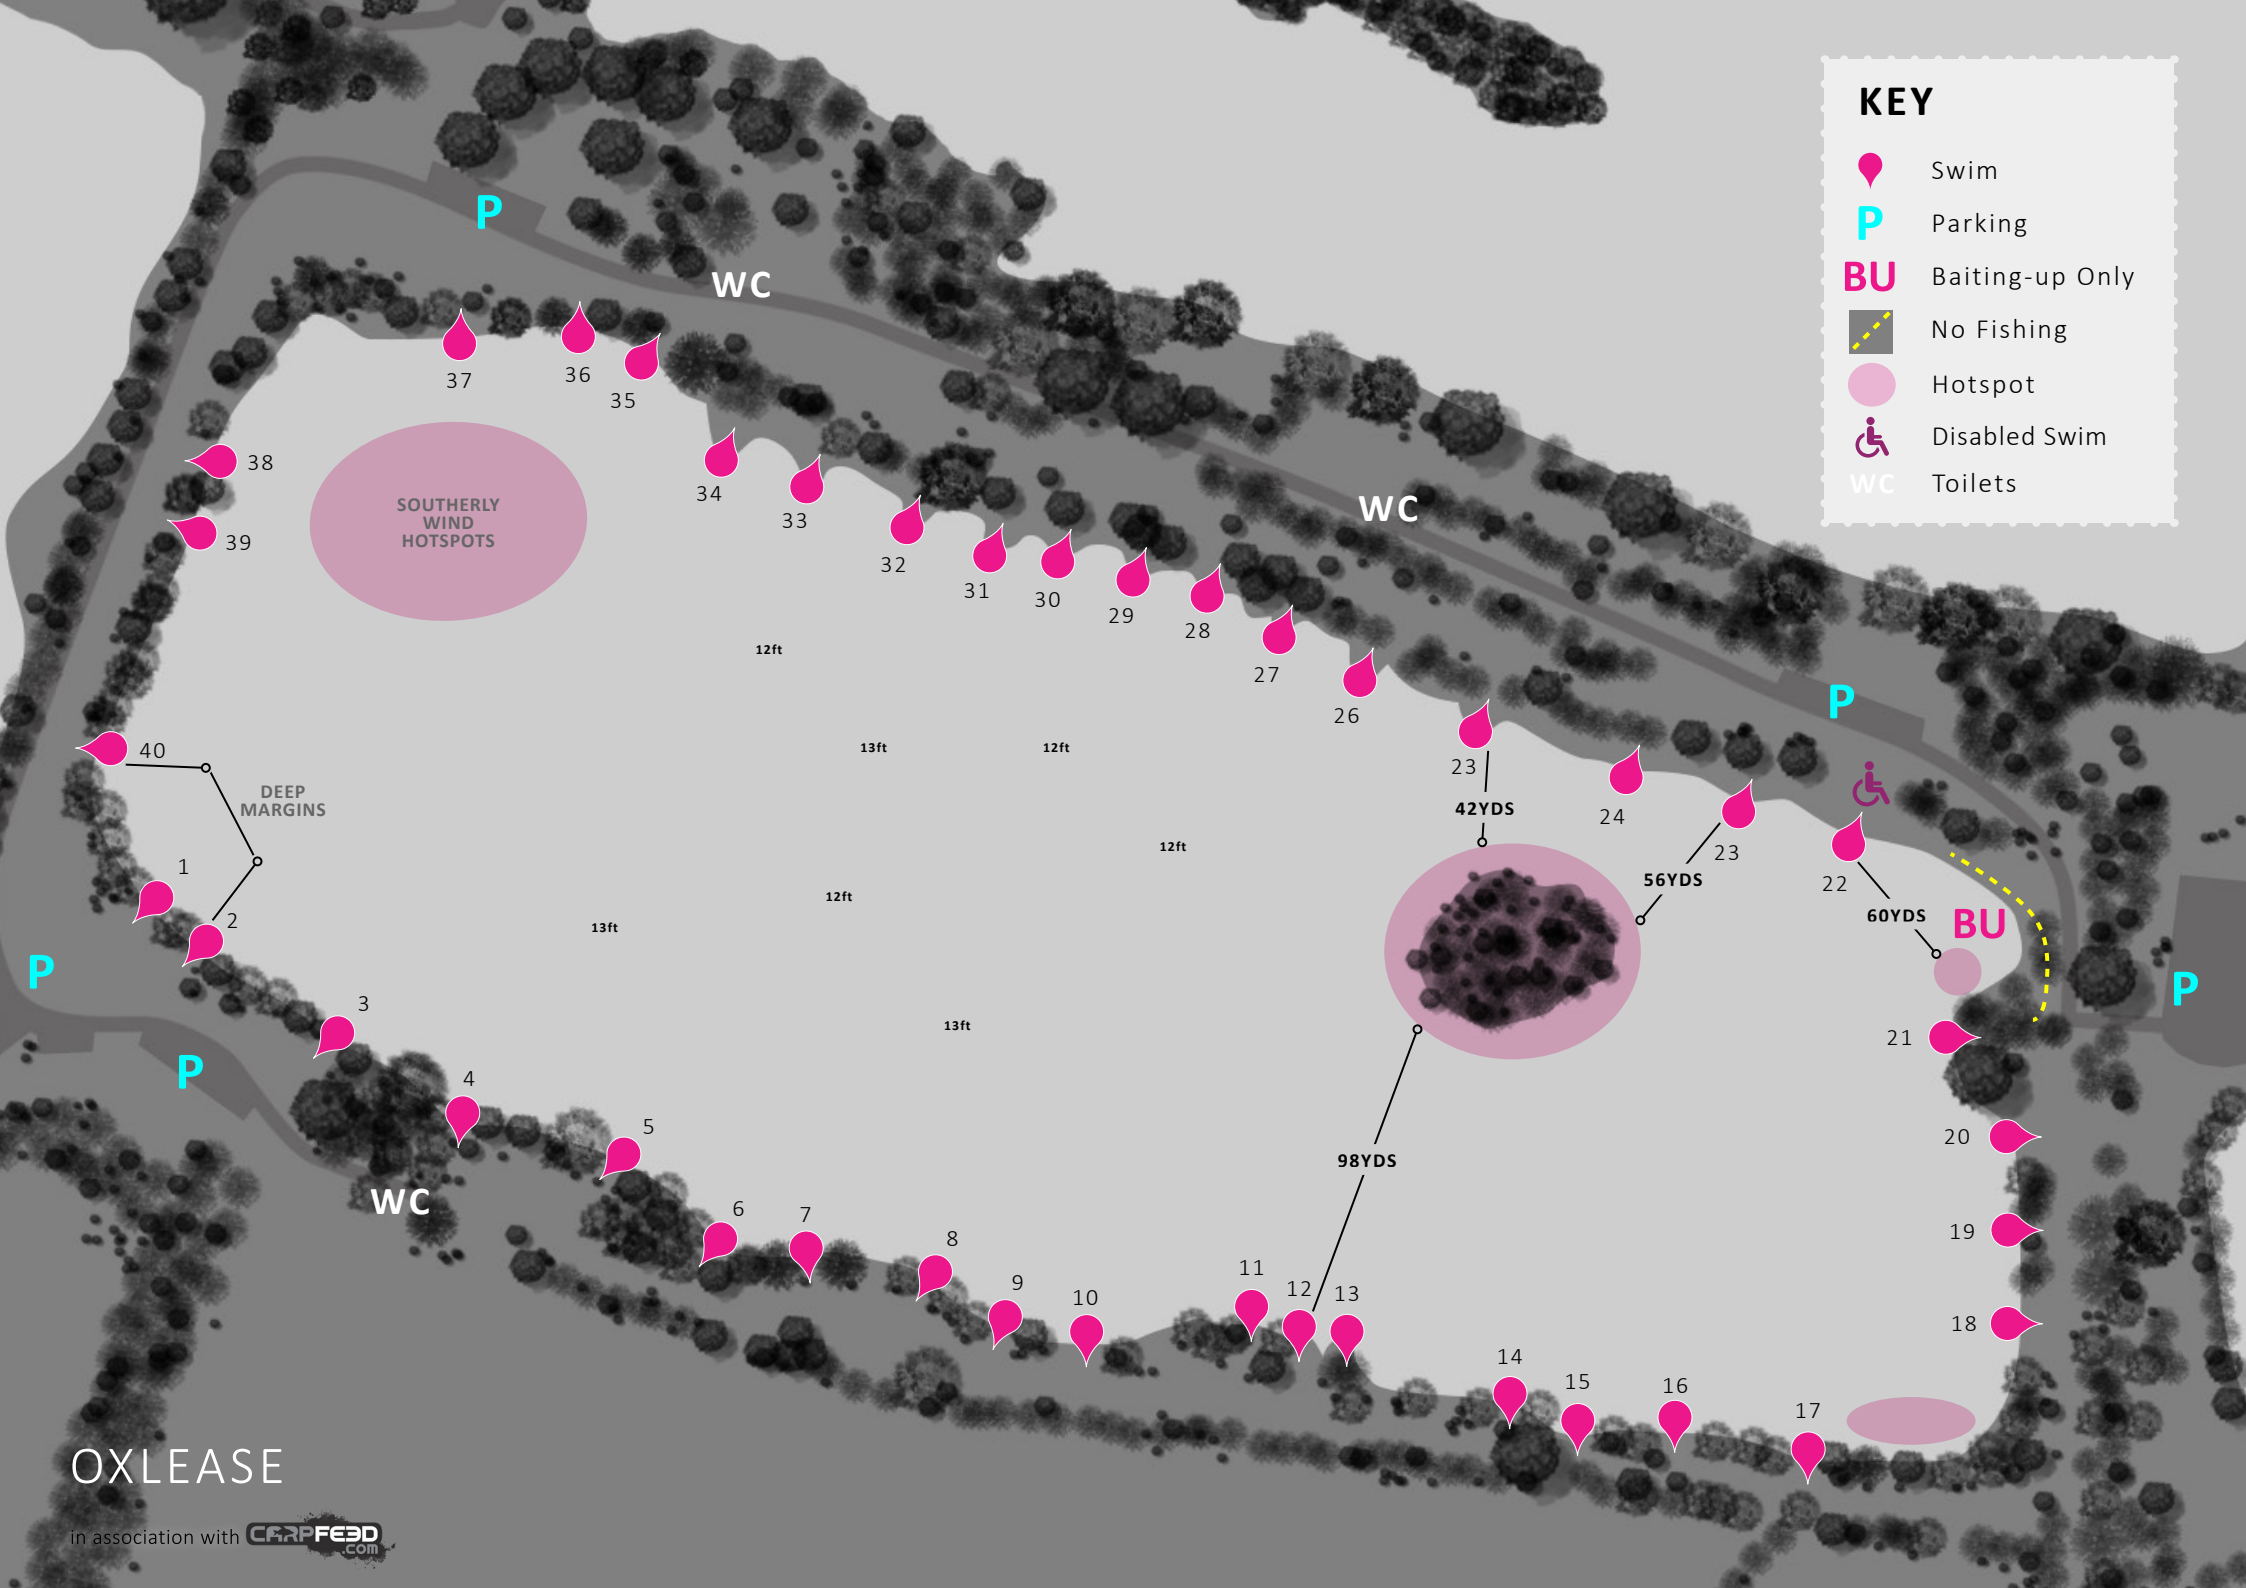

### KEY

-  Swim
-  Parking
-  Baiting-up Only
-  No Fishing
-  Hotspot
-  Disabled Swim
-  Toilets

OXLEASE

in association with 