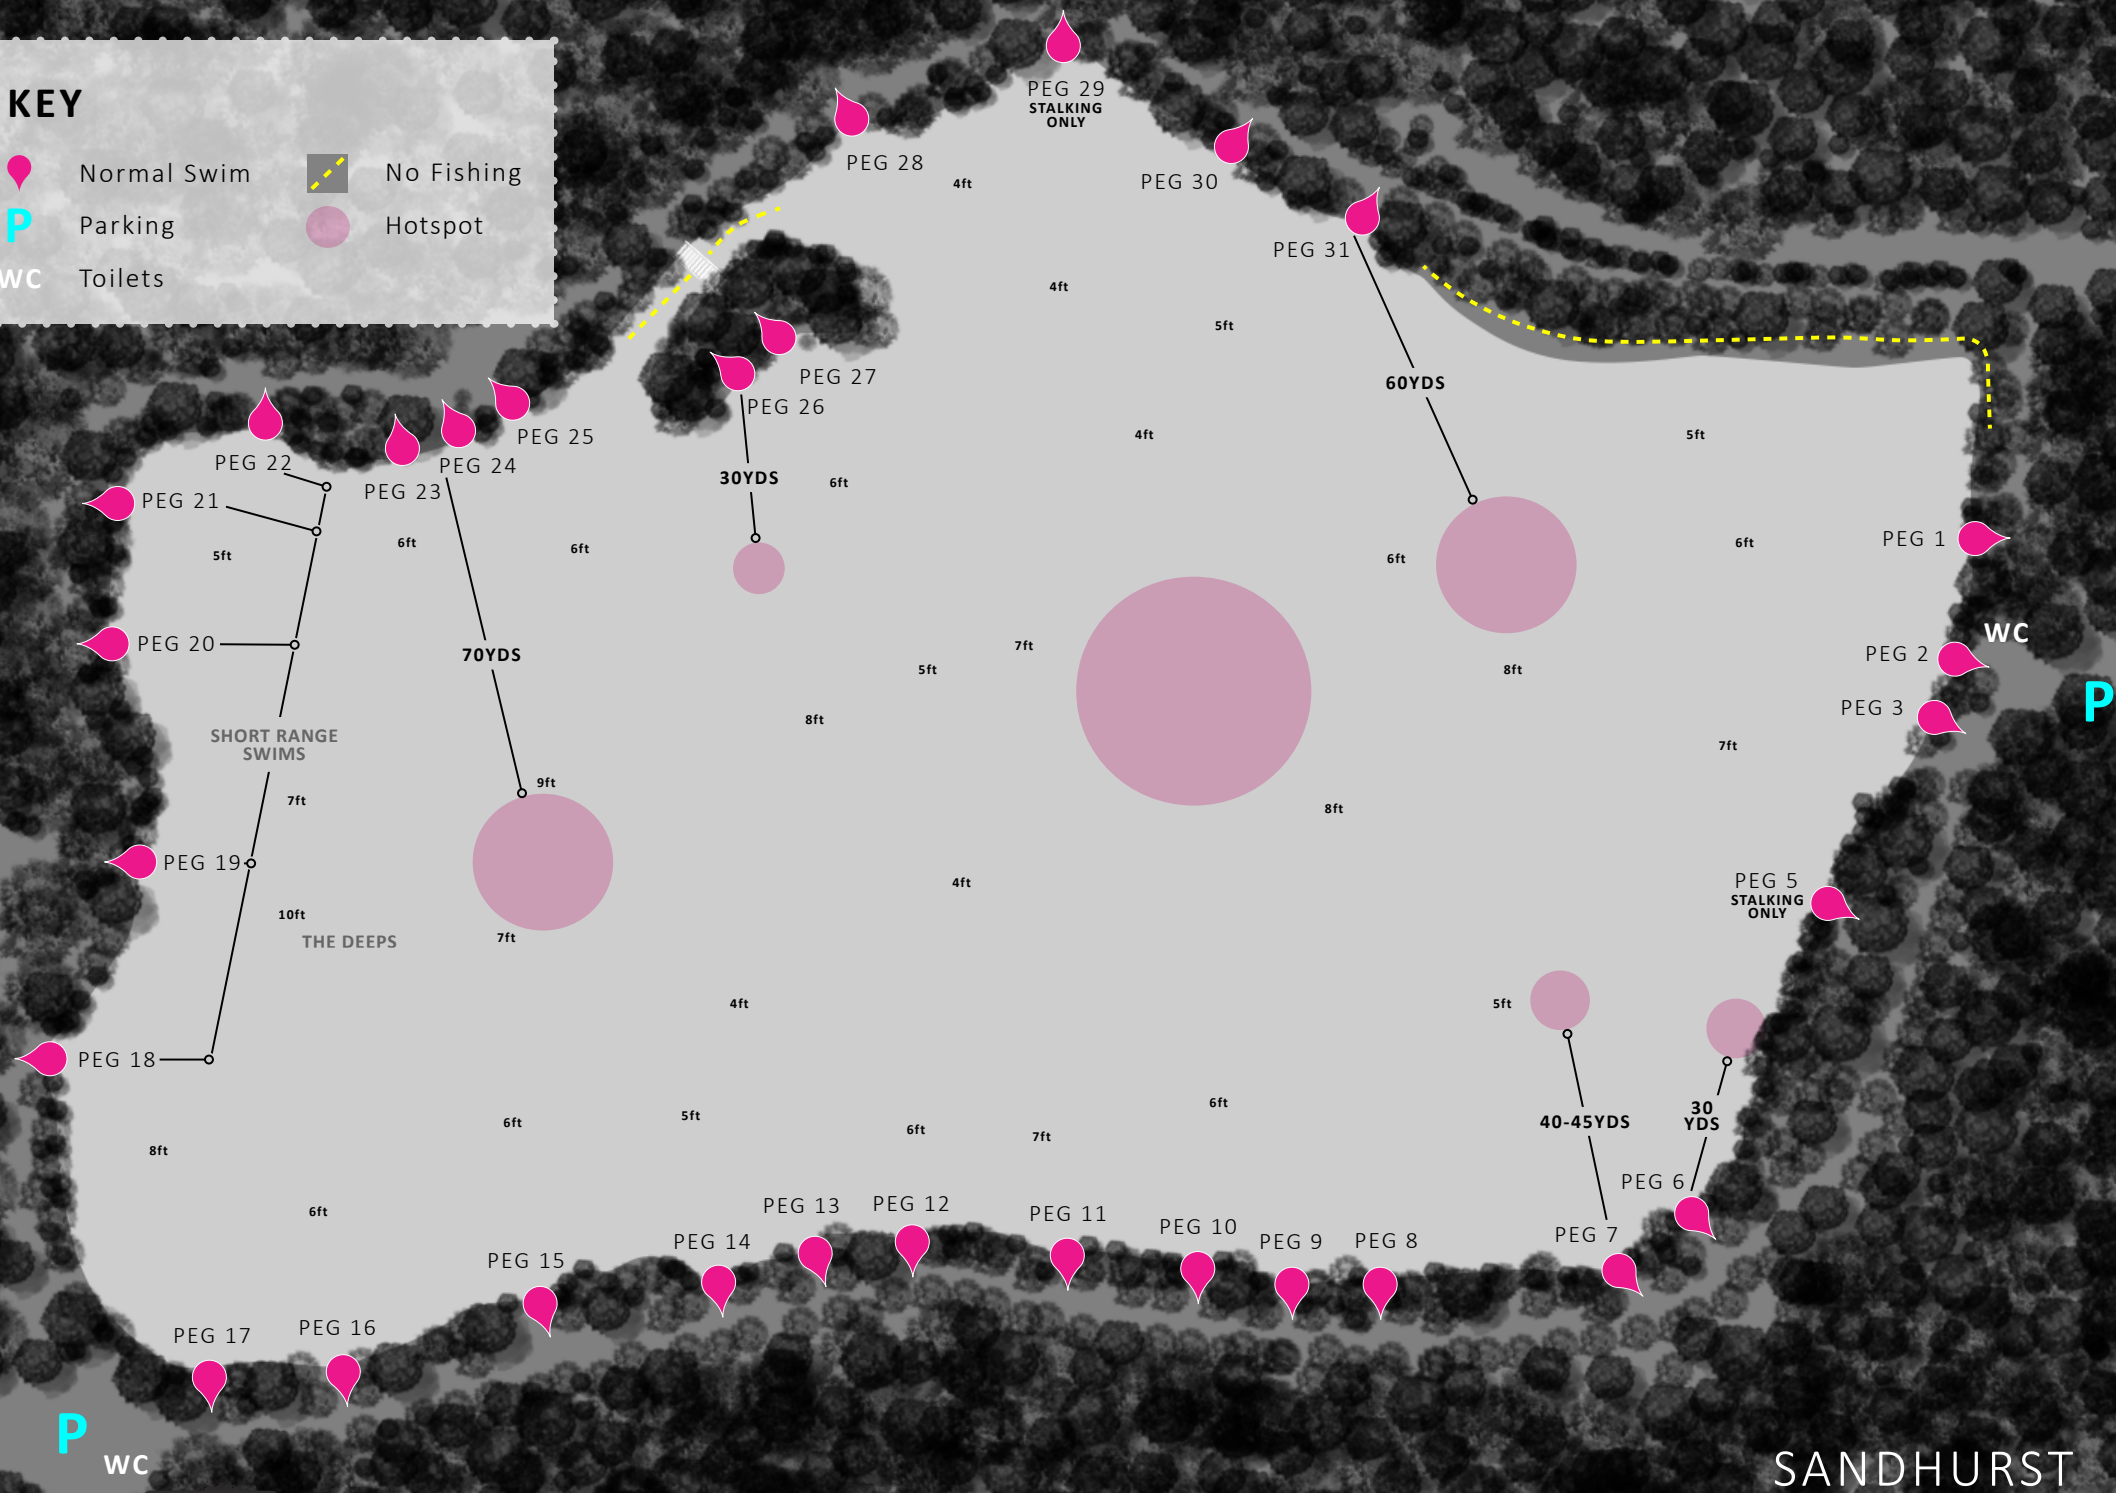

# KEY

- 📍 Normal Swim
- 🅑 Parking
- WC Toilets
- 🚫 No Fishing
- 🔴 Hotspot

SANDHURST