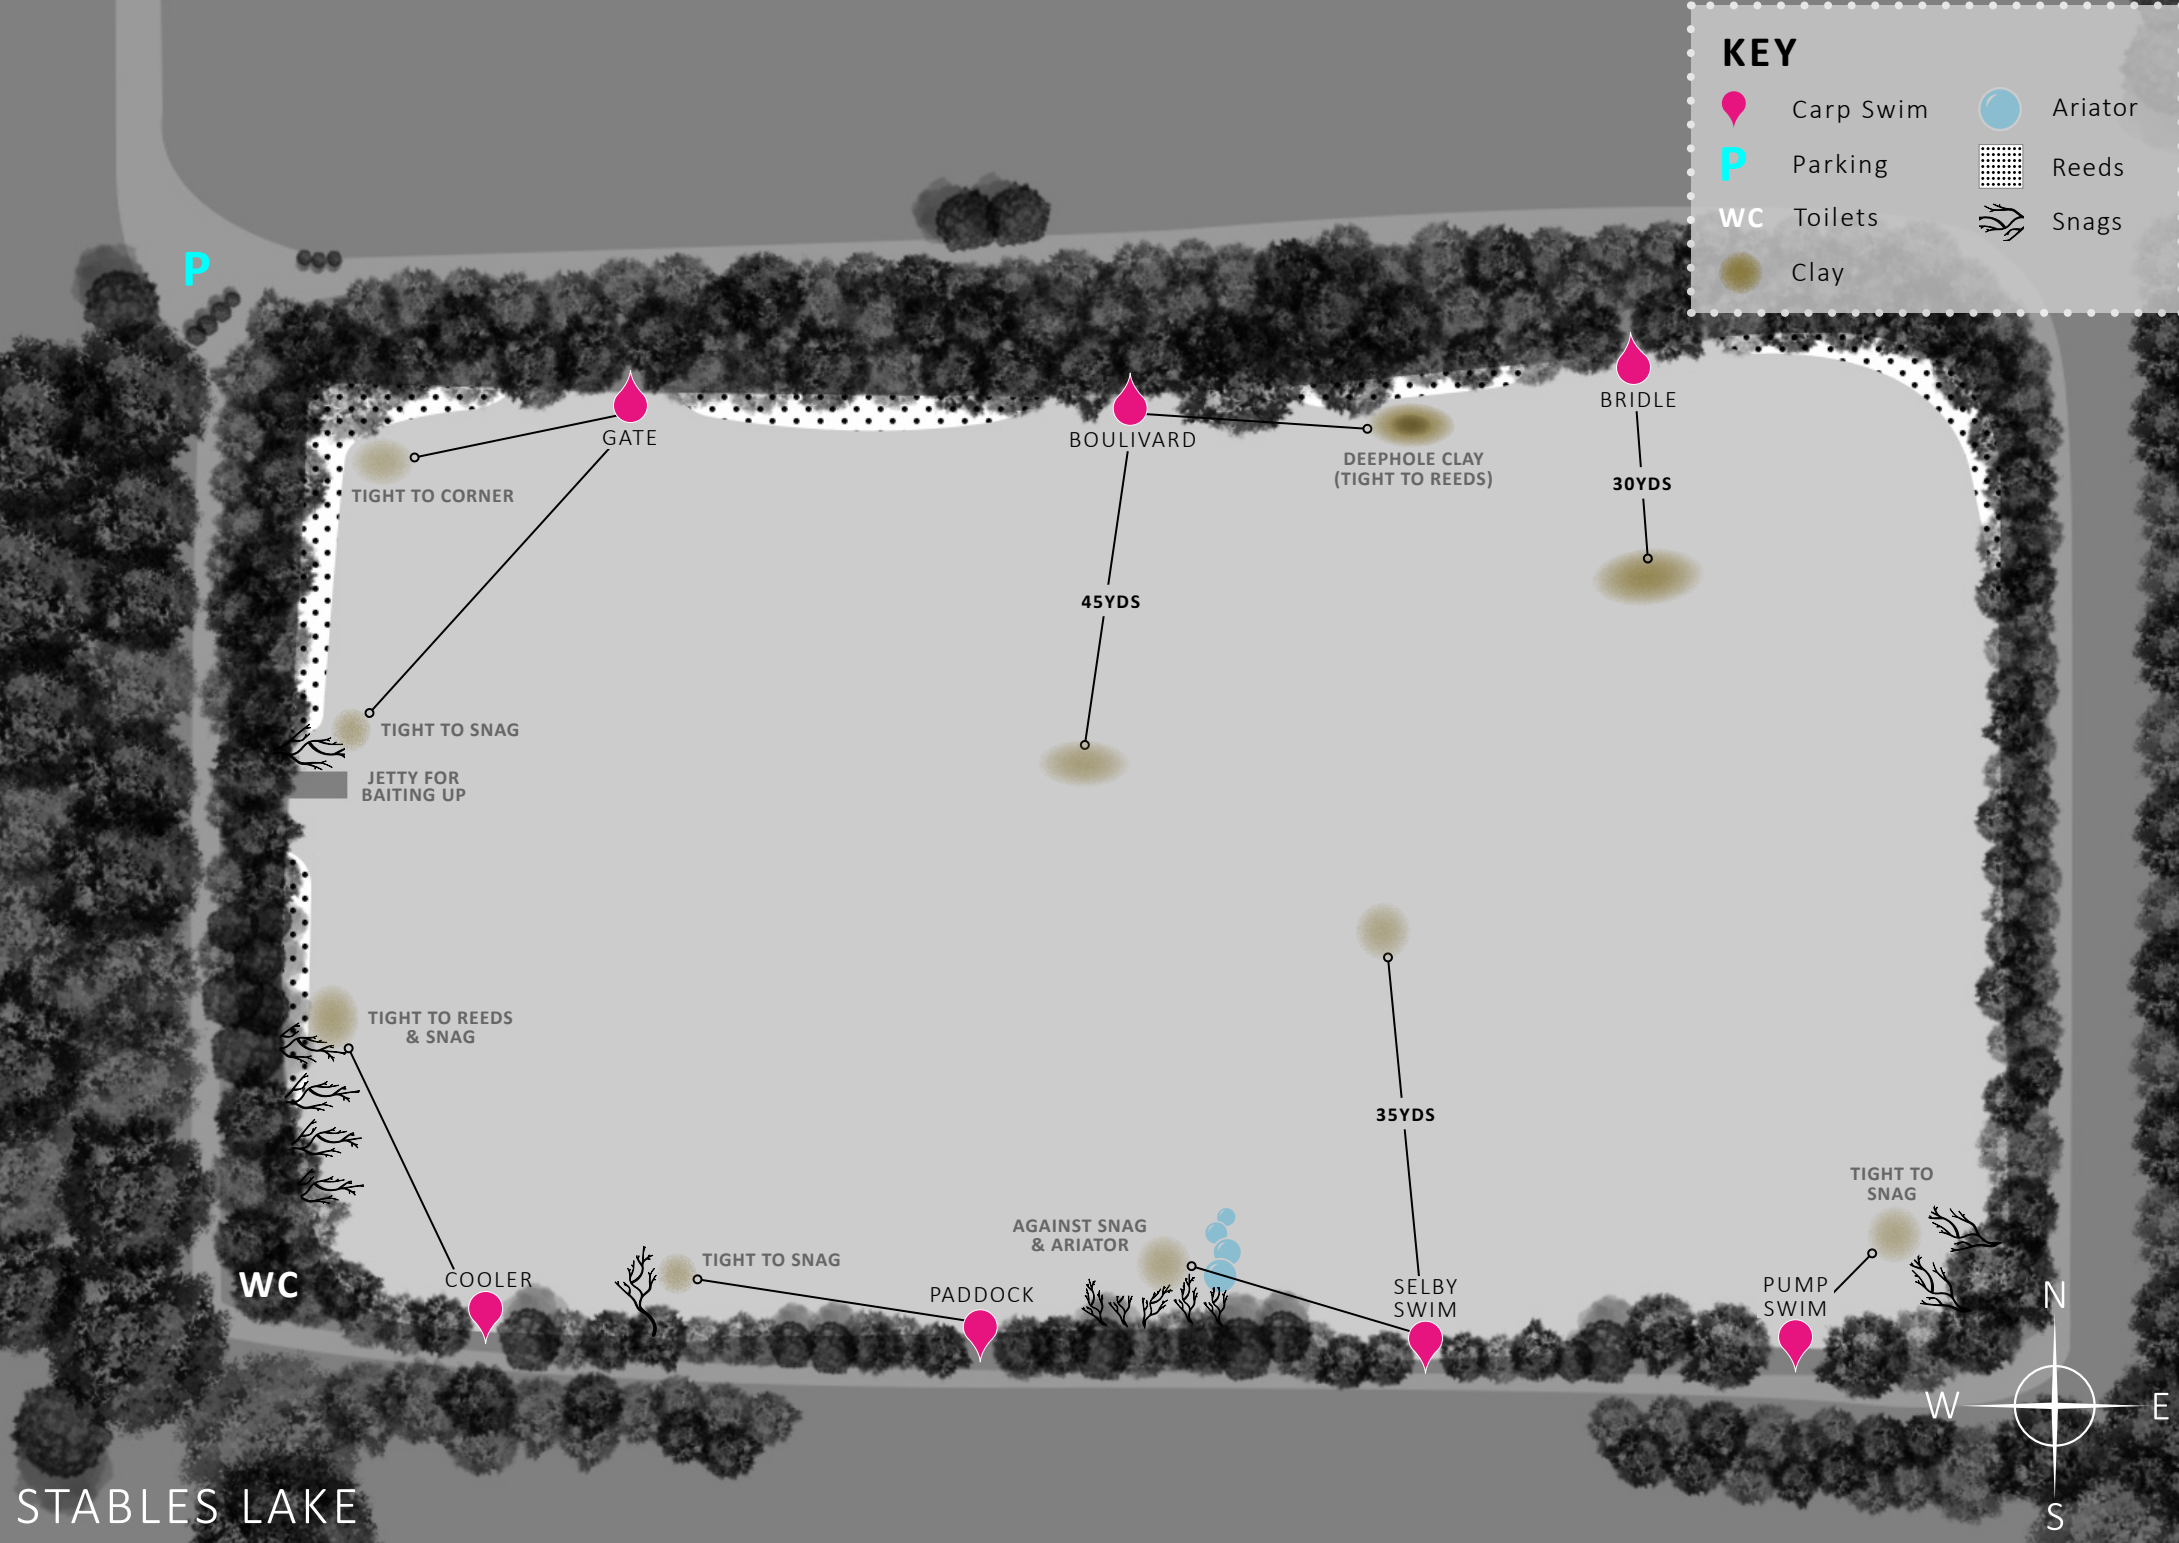

**KEY**

-  Carp Swim
-  Ariator
-  Parking
-  Reeds
-  Toilets
-  Snags
-  Clay

STABLES LAKE