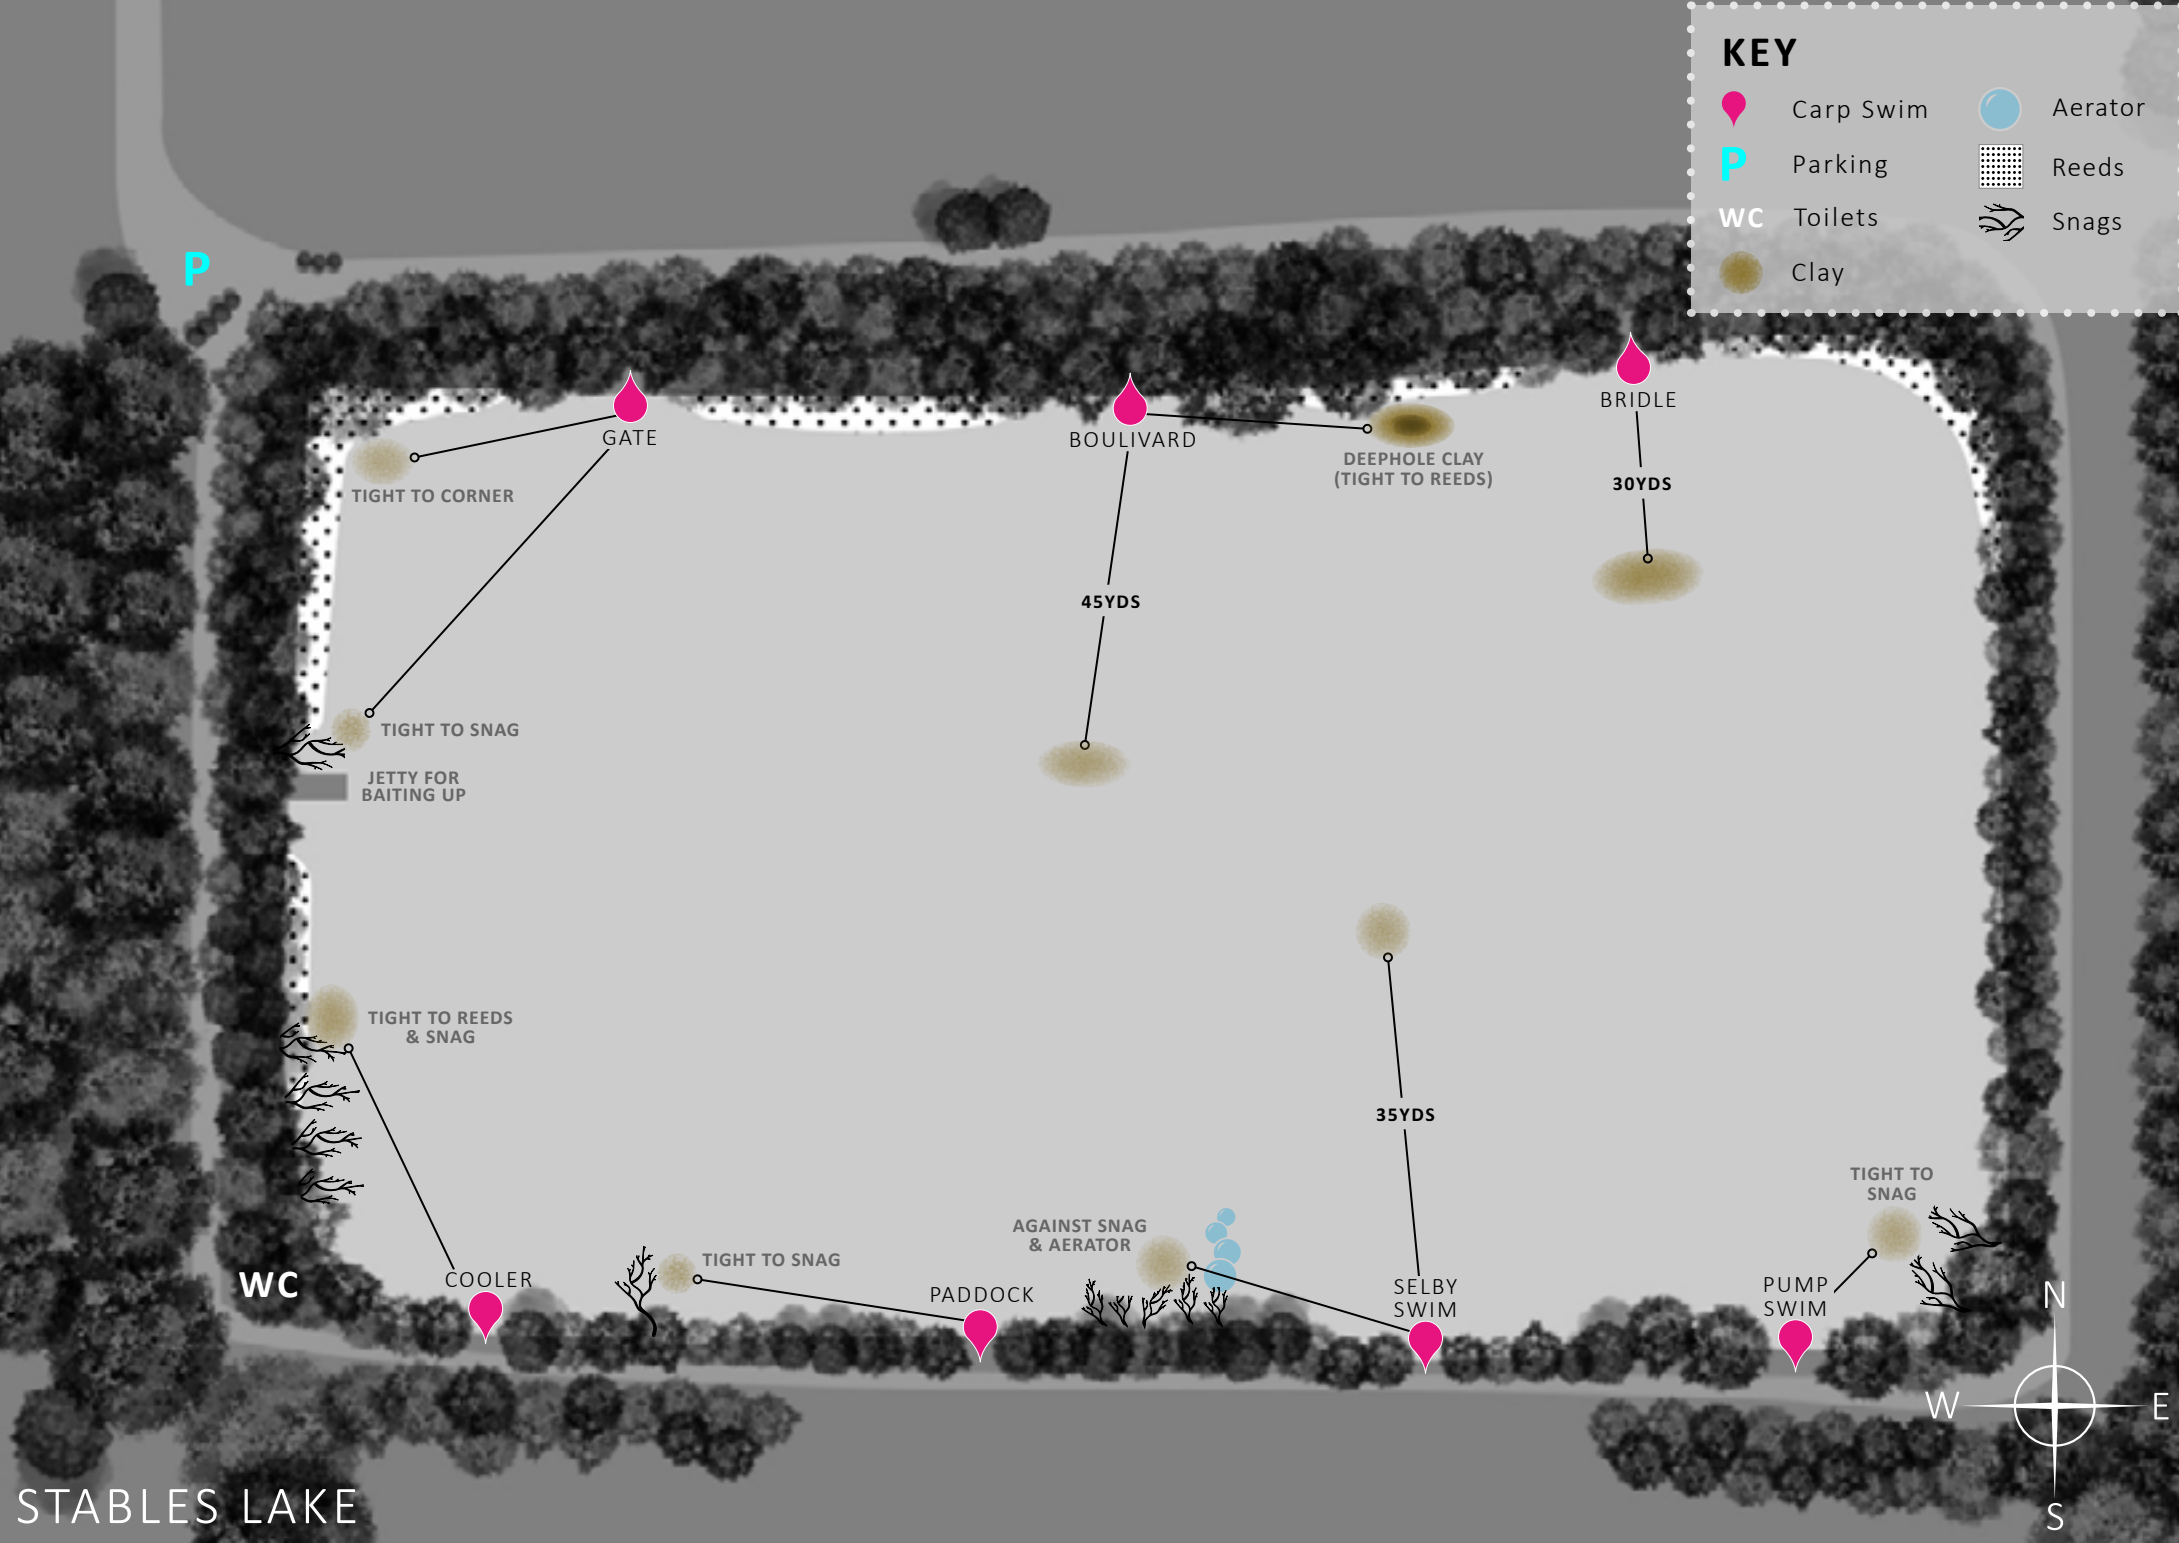

KEY

-  Carp Swim
-  Aerator
-  Parking
-  Reeds
-  Toilets
-  Snags
-  Clay

STABLES LAKE