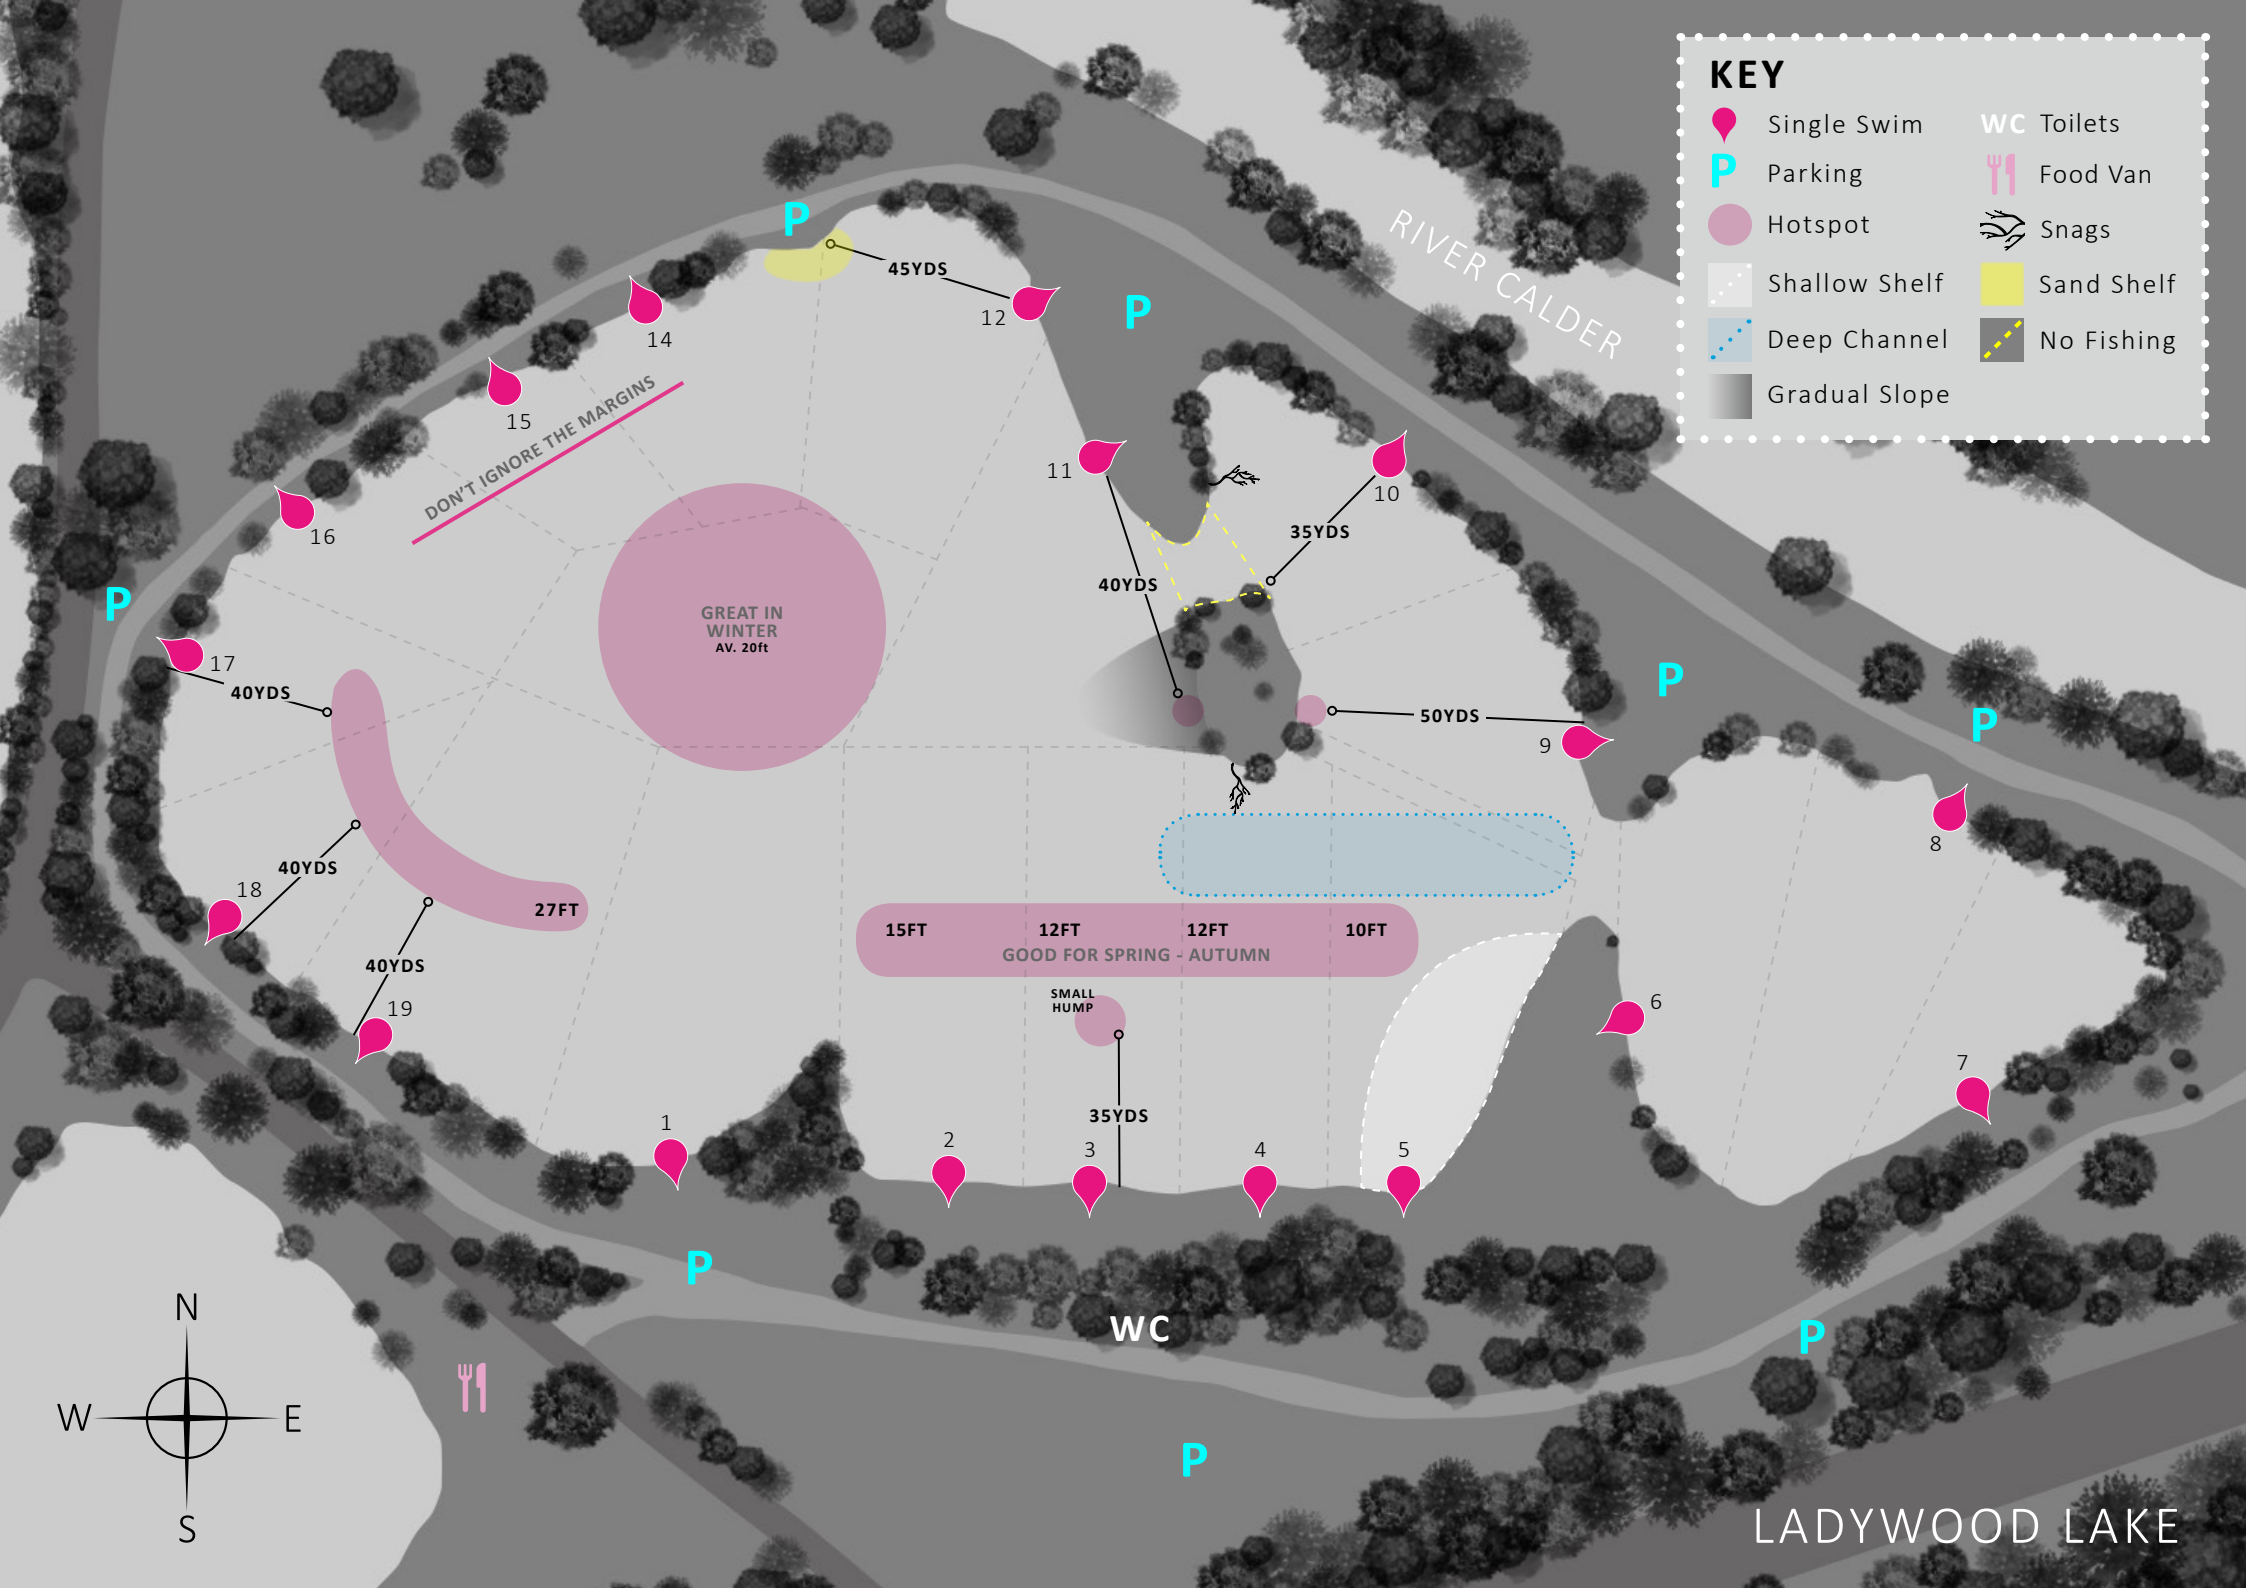

KEY

	Single Swim		WC Toilets
	Parking		Food Van
	Hotspot		Snags
	Shallow Shelf		Sand Shelf
	Deep Channel		No Fishing
	Gradual Slope		

LADYWOOD LAKE