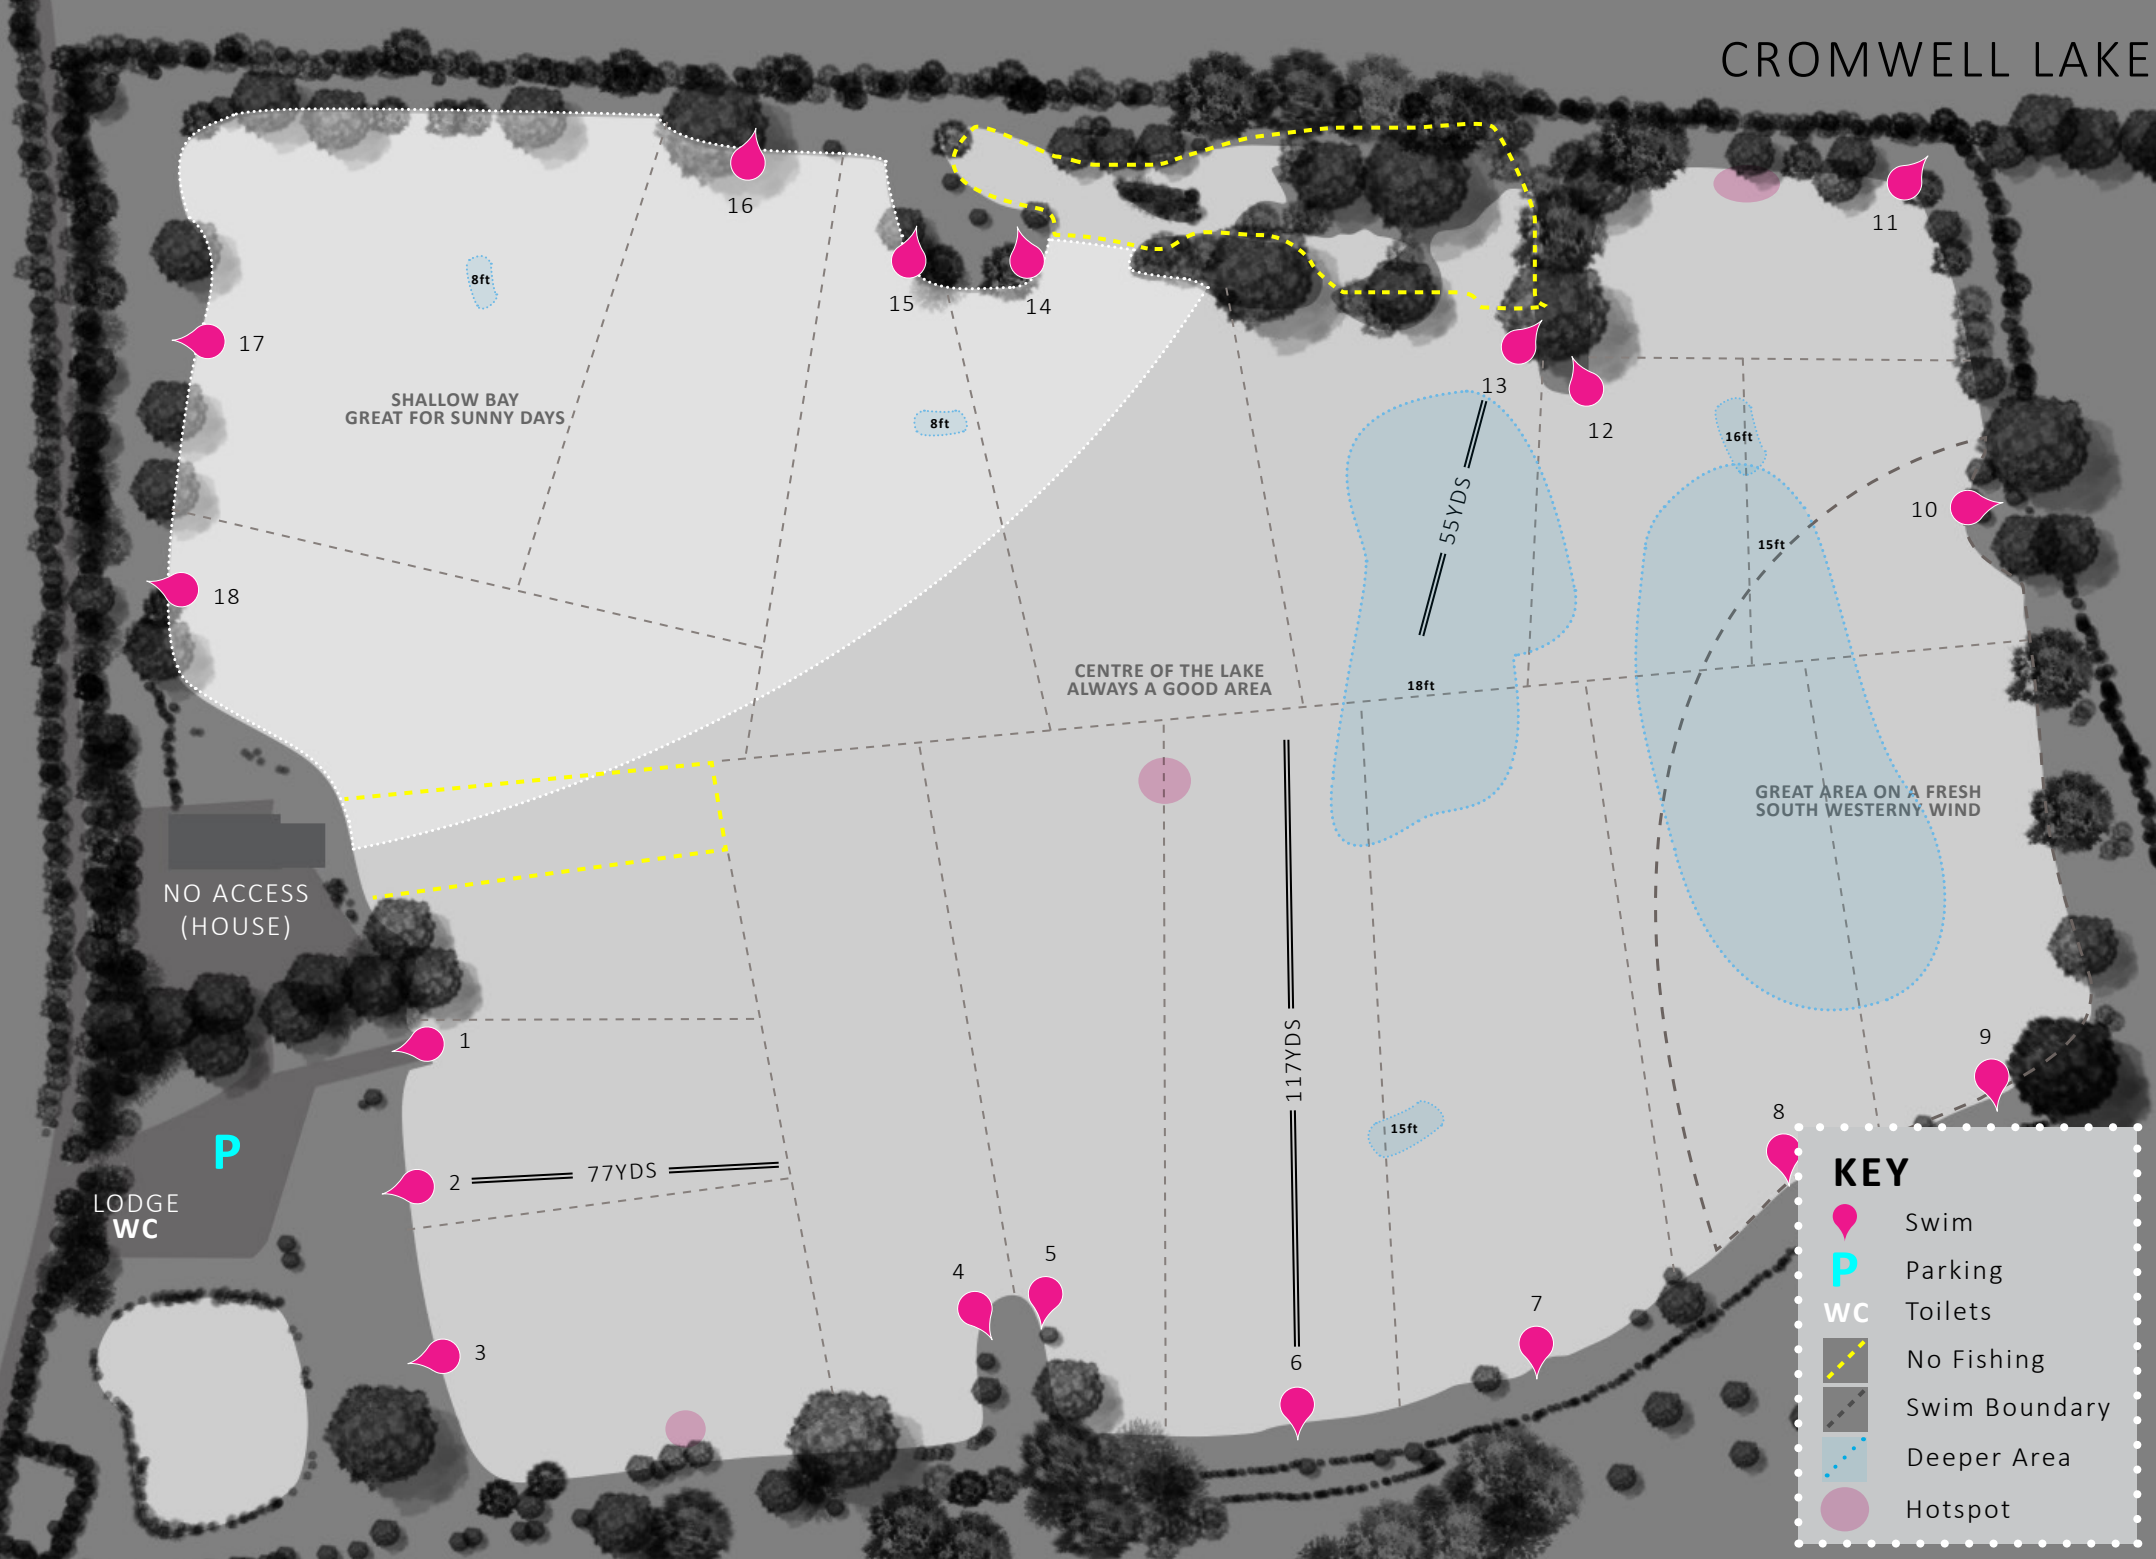

CROMWELL LAKE

KEY	
	Swim
	Parking
	Toilets
	No Fishing
	Swim Boundary
	Deeper Area
	Hotspot