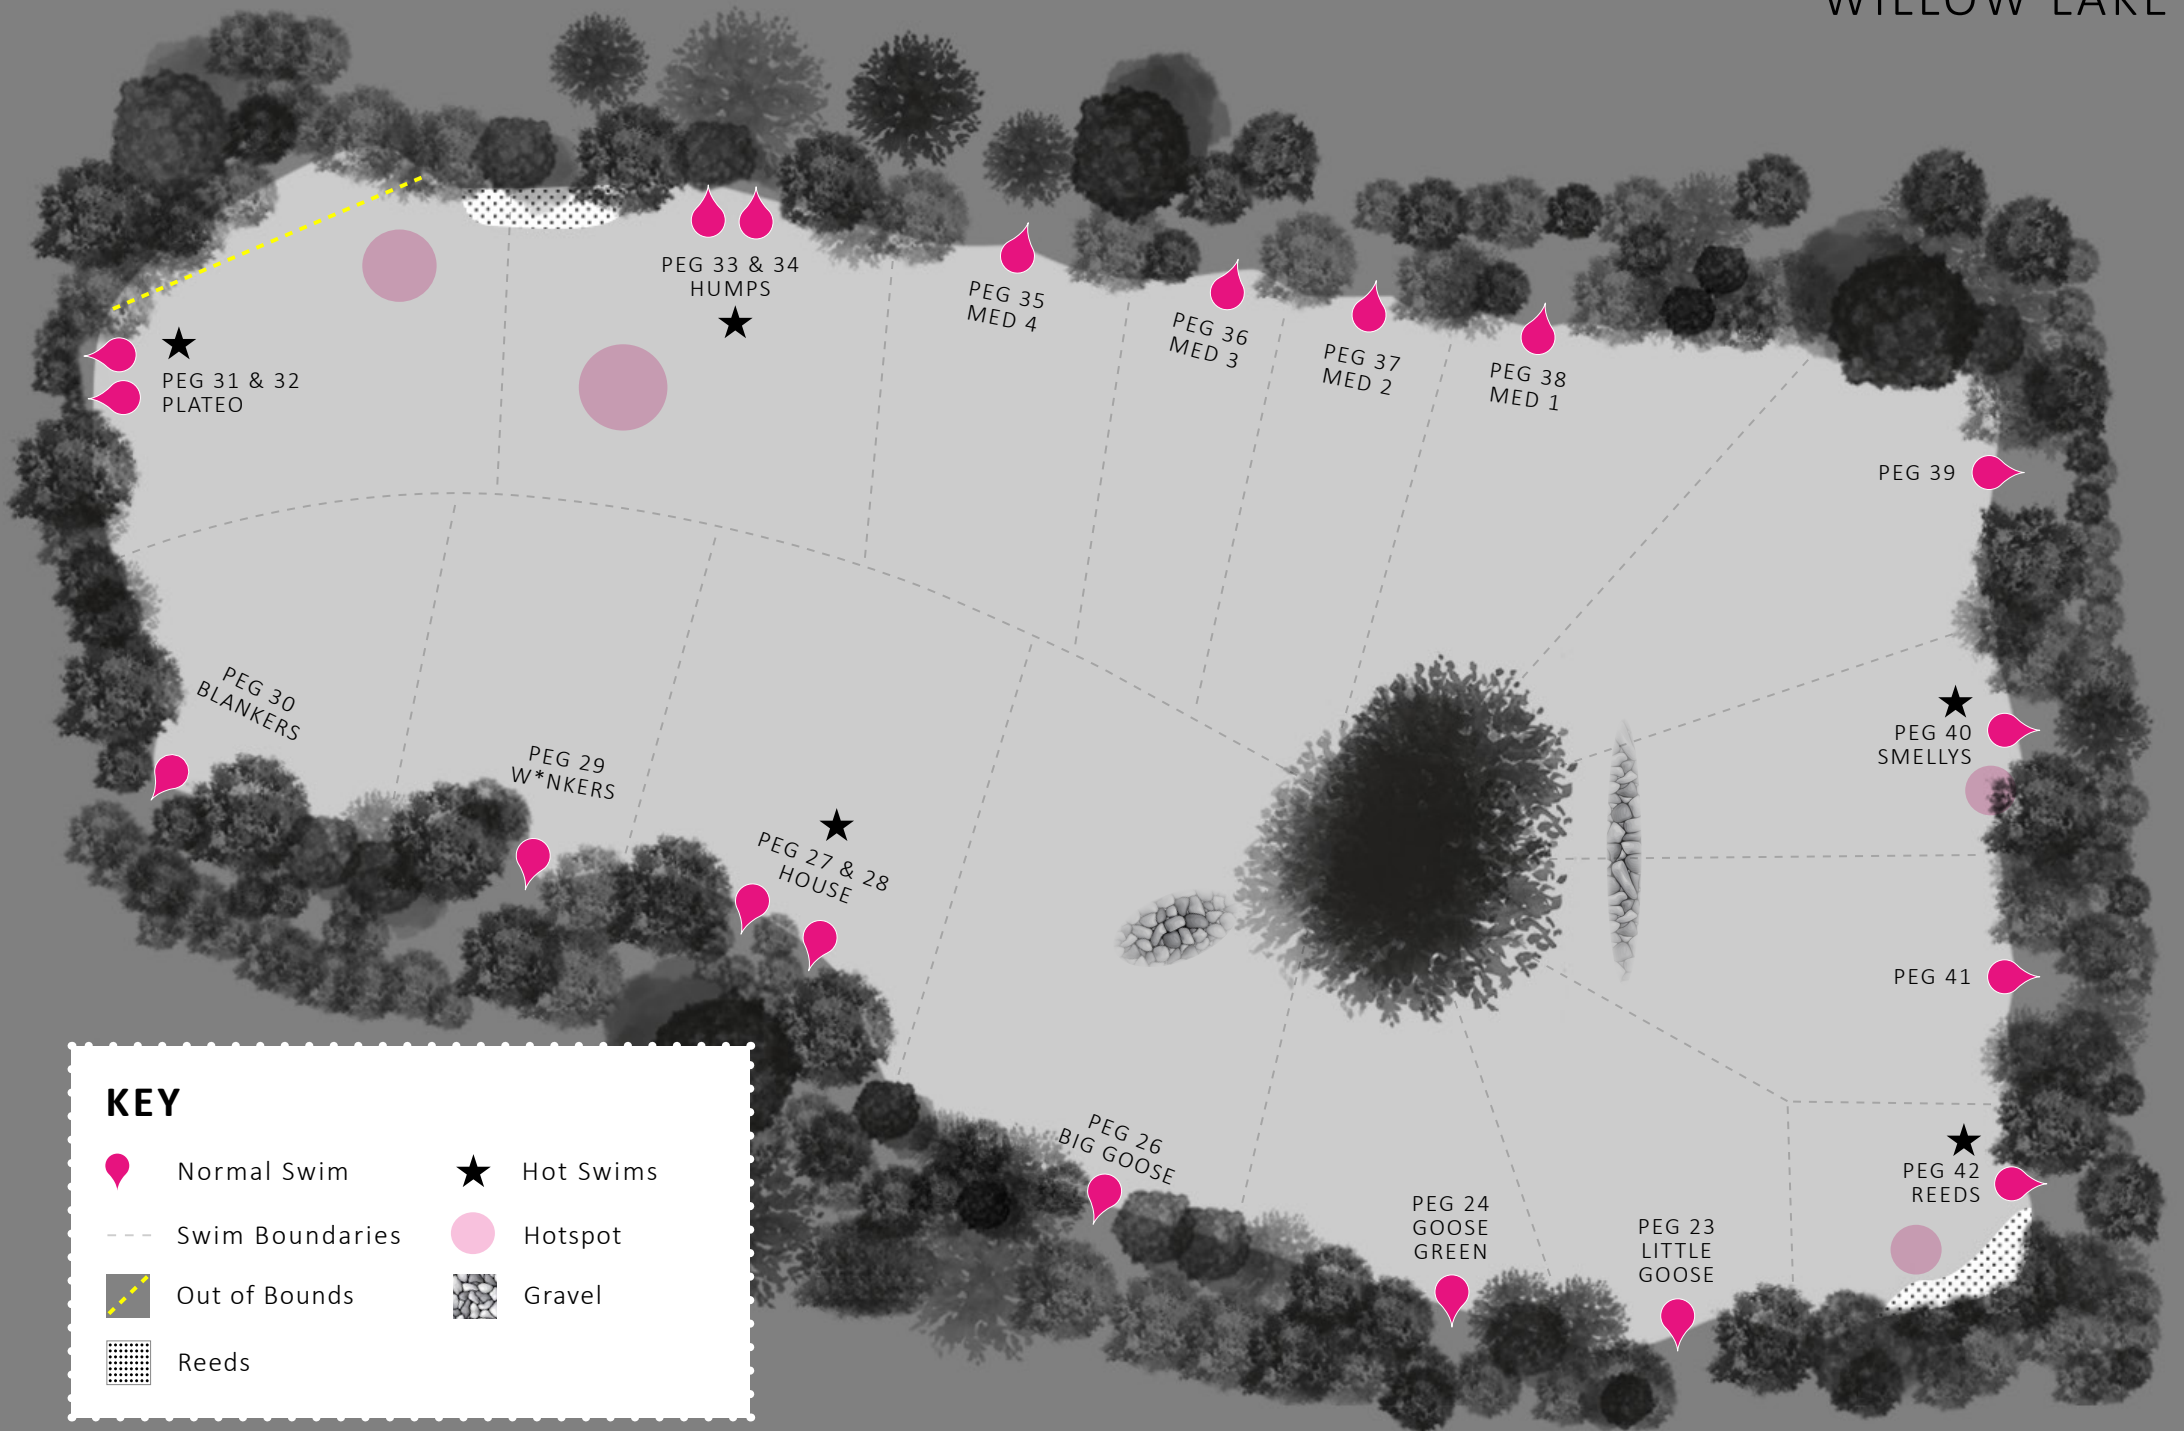

# WILLOW LAKE

## KEY

- |   |                 |   |           |
|---|-----------------|---|-----------|
|  | Normal Swim     |  | Hot Swims |
|  | Swim Boundaries |  | Hotspot   |
|  | Out of Bounds   |  | Gravel    |
|  | Reeds           |   |           |